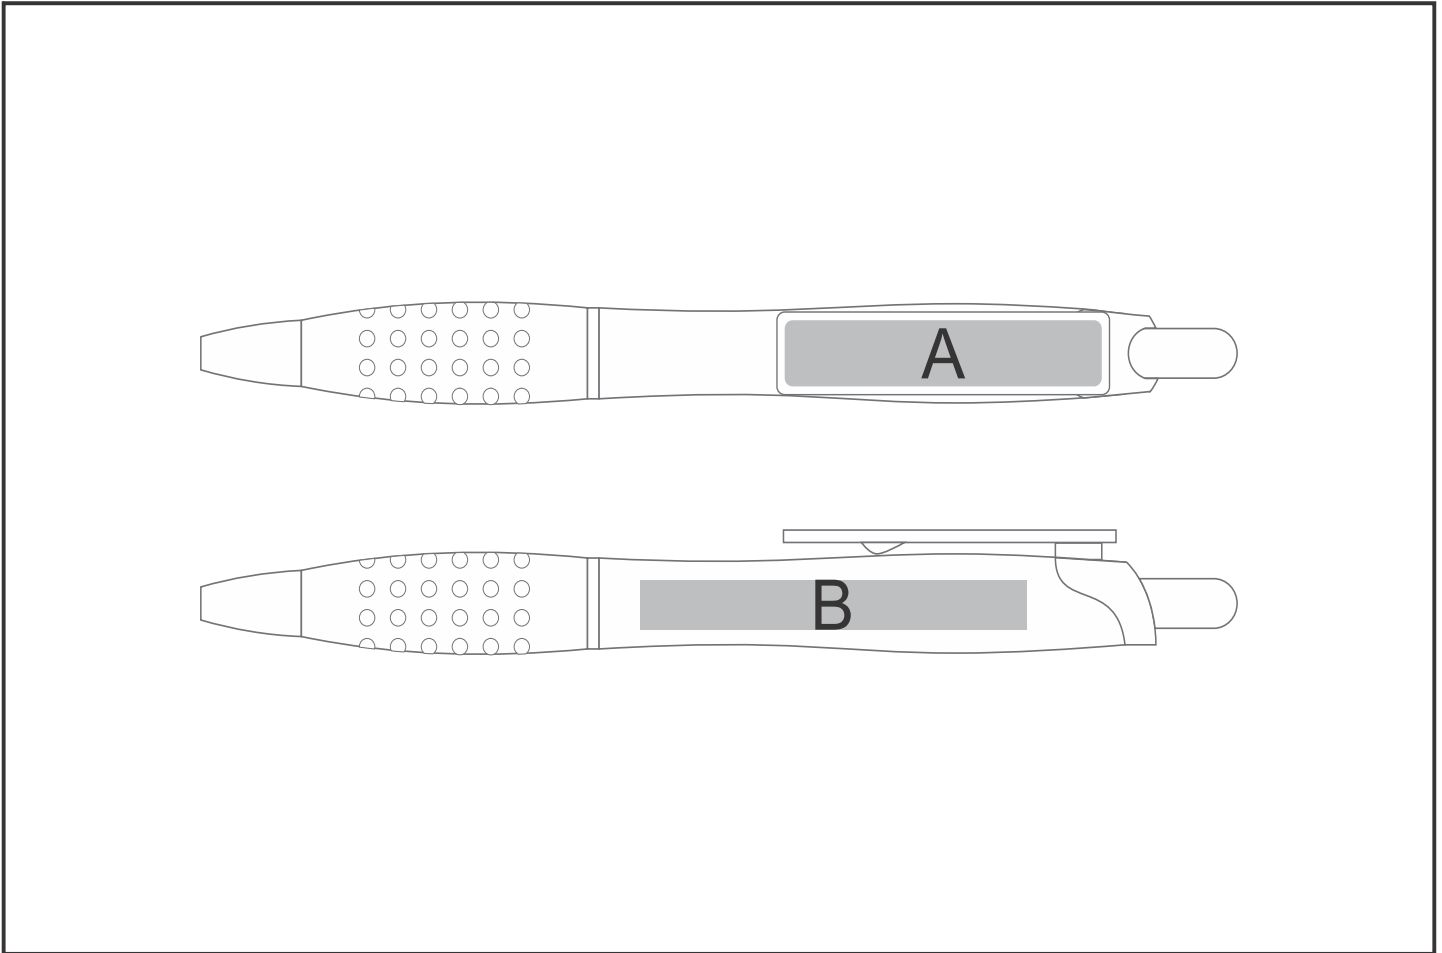

PEN-1413

Altitude Billboard Dome Ball Pen

Also available in
**LOGO
24**
Check Logo24
guide and t's & c's

Need to know:

- Includes 1-Position Domed Sticker (setup fee applies)

Branding Options:

Position	Branding Method (Branding Code)	No. of Colours	Dimension
A	Digital Dome Sticker (DB)	Full Colour	41.8mm wide x 8.8mm high
B	Pad Printing (PA)	4 Colours	50mm wide x 6mm high